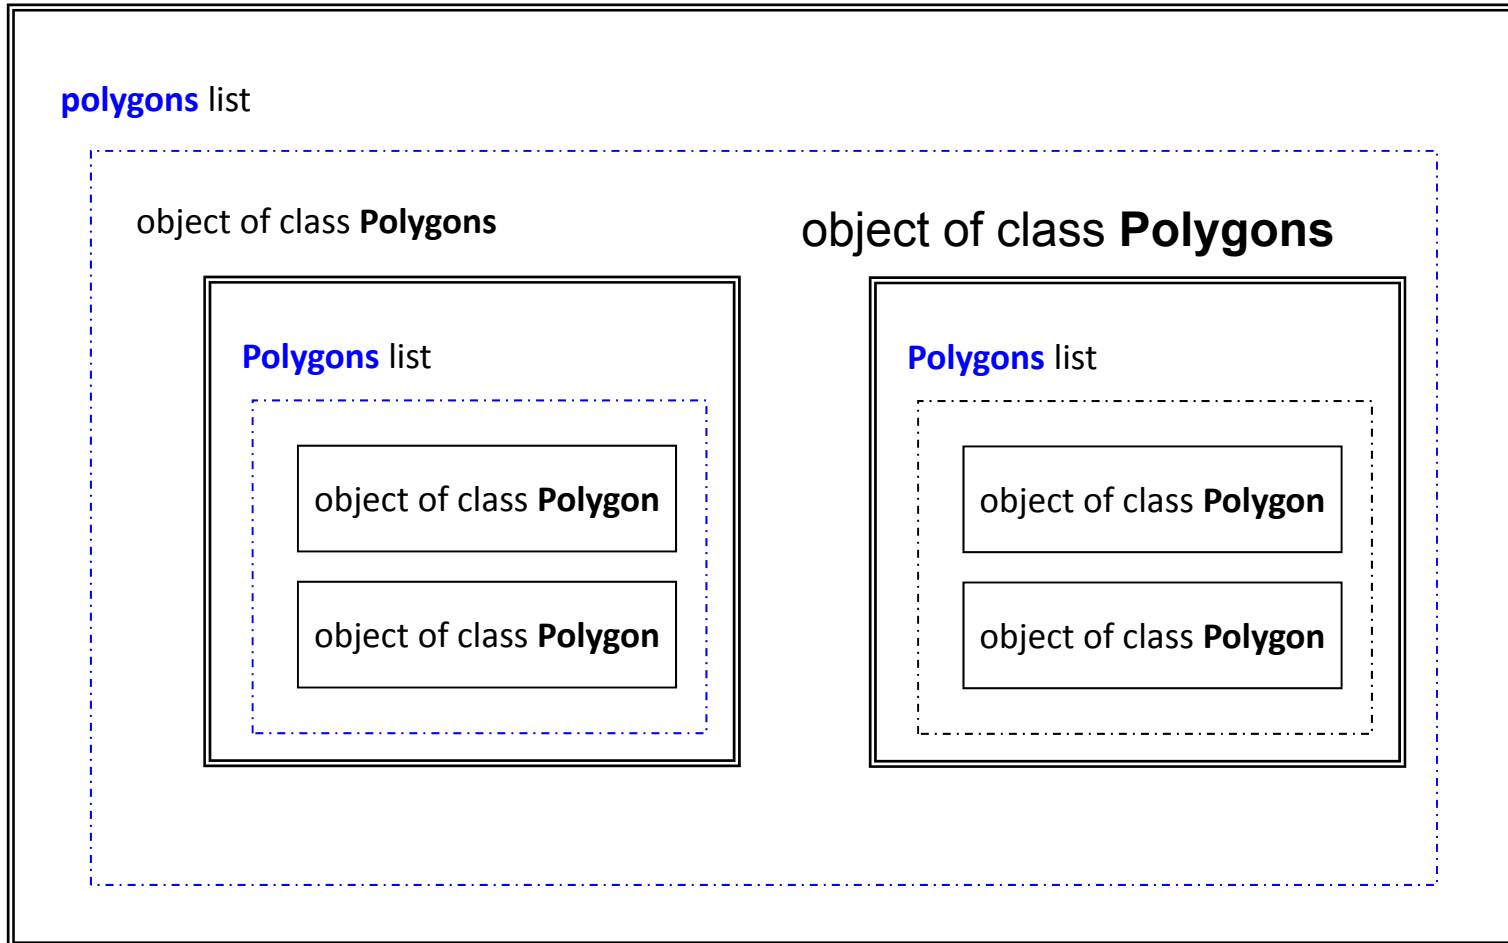

Χωρικά

SpatialPolygons

object of class **SpatialPolygons**

Polygon

Slots

ringDir: Object of class "integer"; the ring direction of the ring (polygon) coordinates, holes are expected to be anti-clockwise

labpt: Object of class "numeric"; an x, y coordinate pair forming the label point of the polygon