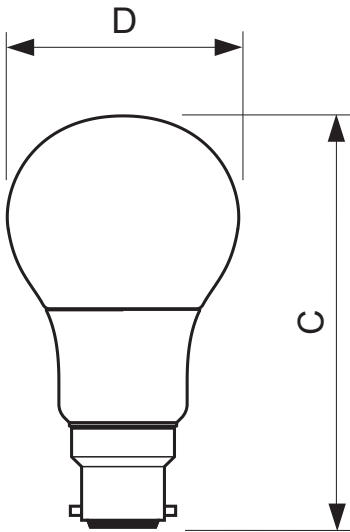

Σχεδιάγραμμα διαστάσεων

CorePro LEDbulb 6-40W B22 827

Product	C (Norm)	D (Norm)
LED 6-40W B22 827	108	60
LED ND 6.5-40W B22 A60 CL	110	60

Γενικά χαρακτηριστικά

8 Ψήφιος Ευρωπαϊκός Κωδικός Παραγωγείας	Ονομασία προϊόντος N	Κάλυκας	Σχήμα λαμπτήρα	Υφή/χρώμα κώδωνα λαμπτήρα	Μετρούμενος χρόνος ζωής (ώρες)
695837 00	CorePro LEDbulb 9-60W E27 827	E27	A60	-	15000 hr
414781 00	CorePro LEDbulb 4-32W E27 830	E27	A60	-	15000 hr
414880 00	CorePro LEDbulb 6.5-48W E27 830	E27	A60	-	15000 hr
763956 00	CorePro LEDbulb 5.5-40W E27 827	E27	A60	-	15000 hr
414804 00	CorePro LEDbulb 6.5-48W B22 830	B22	A60	-	15000 hr
754602 00	CorePro LEDbulb 9-60W B22 830	B22	A60	-	15000 hr
414729 00	CorePro LEDbulb 11.5-75W E27 827	E27	A67	-	15000 hr
414644 00	CorePro LEDbulb 15-100W E27 827	E27	A67	Ματ	15000 hr
478752 00	CorePro LEDbulb D 16-100W E27 827	E27	A67	Ματ	15000 hr

8 Ψήφιος Ευρωπαϊκός Κωδικός Παραγωγείας	Ονομασία προϊόντος N	Κάλυκας	Σχήμα λαμπτήρα	Υφή/χρώμα κώδωνα λαμπτήρα	Μετρούμενος χρόνος ζωής (ώρες)
747413 00	CorePro LEDbulb D 9.5-60W E27 827	E27	A60	-	15000 hr
515877 00	CorePro LEDbulb ND 6.5-40W E27 A60 CL	E27	A60	Διαφανής	15000 hr
515891 00	CorePro LEDbulb ND 6.5-40W B22 A60 CL	B22	A60	Διαφανής	15000 hr
515990 00	CorePro LEDbulb ND 9.5-60W E27 A60 CL	E27	A60	Διαφανής	15000 hr
516010 00	CorePro LEDbulb ND 9.5-60W B22 A60 CL	B22	A60	Διαφανής	15000 hr
478776 00	CorePro LEDbulb D 11.5-75W E27 827	E27	A60	Ματ	15000 hr
478790 00	CorePro LEDbulb D 9.5-60W E27 827	E27	A60	Ματ	15000 hr
478813 00	CorePro LEDbulb D 6-40W E27 827	E27	A60	Ματ	15000 hr
497548 00	CorePro LEDbulb 9.5-60W E27 830	E27	A60	Ματ	15000 hr