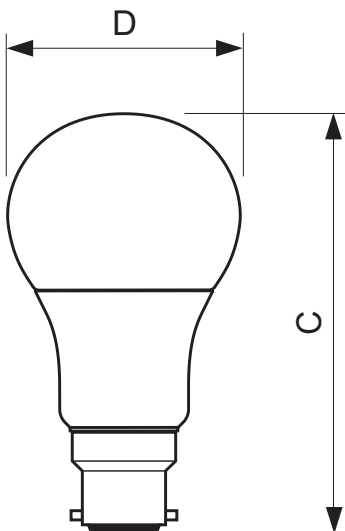

Σχεδιάγραμμα διαστάσεων

CorePro LEDbulb D 11.5-75W E27 827

Product	C (Norm)	D (Norm)
LED D 11.5-75W E27 827	110	60
LED D 9.5-60W E27 827	110	60
LED D 6-40W E27 827	110	60
LED ND 9.5-60W E27 A60 CL	110	60

CorePro LEDbulb 6-40W E27 830

Product	C (Norm)	D (Norm)
LED 6-40W E27 830	110	61
LED 5.5-40W E27 865	110	61
LED ND 6.5-40W E27 A60 CL	110	60

CorePro LEDbulb 13.5-100W B22 827

Product	C (Norm)	D (Norm)
LED 13.5-100W B22 827	108	60
LED 11-75W B22 827	108	60
LED 9-60W B22 827	108	60
LED 6-40W B22 827	108	60
LED ND 9.5-60W B22 A60 CL	110	60