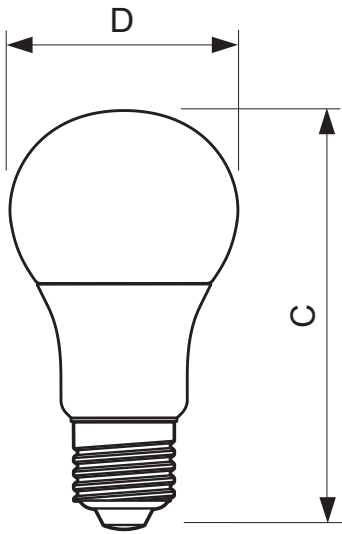

Σχεδιάγραμμα διαστάσεων

CorePro LEDbulb D 11.5-75W E27 827

Product	C (Norm)	D (Norm)
LED D 11.5-75W E27 827	110	60
LED D 9.5-60W E27 827	110	60
LED D 6-40W E27 827	110	60
LED ND 9.5-60W E27 A60 CL	110	60

CorePro LEDbulb 6-40W E27 830

Product	C (Norm)	D (Norm)
LED 6-40W E27 830	110	61
LED 5.5-40W E27 865	110	61
LED ND 6.5-40W E27 A60 CL	110	60

CorePro LEDbulb 13.5-100W B22 827

Product	C (Norm)	D (Norm)
LED 13.5-100W B22 827	108	60
LED 11-75W B22 827	108	60
LED 9-60W B22 827	108	60
LED 6-40W B22 827	108	60
LED ND 9.5-60W B22 A60 CL	110	60